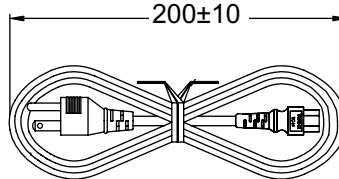

GENERAL SPECIFICATIONS:

RATING: 10A / 125V AC
 CABLE TYPE / SIZE: SJT, 18 AWG X 3
 TEMPERATURE RATING: 60° C MIN.
 CONDUCTOR COLORS: BLACK / WHITE / GREEN
 CABLE JACKET COLOR: BLACK
 OVERALL LENGTH (L): 1880 ± 50 mm
 CABLE OUTER DIAMETER: 7.8 ± 0.2 mm
 END 'A' TERMINATION: NEMA 5-15P
 END 'B' TERMINATION: IEC 320 / C5
 APPROVALS PLUG: UL, CSA or cUL
 APPROVALS CABLE: UL, CSA or cUL
 APPROVALS CONNECTOR: UL, CSA or cUL

PACKING:
 HANKING
 L = 200±10 mm

* AFTER 07/15/04

NOTES:

1. CORD, PLUG AND CONNECTOR MUST BE MARKED WITH APPROVAL SYMBOLS OR FILE NUMBER(S).

DASH NO.	PART NO	REV.	DESCRIPTION	NOTES
TABULATION BLOCK				
		TOLERANCES: DECIMALS ANGULAR .xx +/- 0.1 +/- 1° .xxx +/- .005		GlobTek, Inc. www.globtek.com 186 Veterans Dr. Northvale, NJ 07647 Tel. 201-784-1000 Fax 201.784.0111
		MILLIMETERS ANGULAR .xx +/- 0.3 +/- 1° .xxx +/- .013		
INIT.BY: DR	DATE: 06/02/02	DWG TITLE: NORTH AMERICAN DETACHABLE CORDSET		
DRAWN: NF	DATE: 06/04/02	FSCN No.: G, CC, YL	SIZE A	MODEL: N / A
APRVD: BS	DATE: 06/04/02	SCALE: NONE	PART NO: 3021066F712(R)	REV. D
				SHEET 1/1