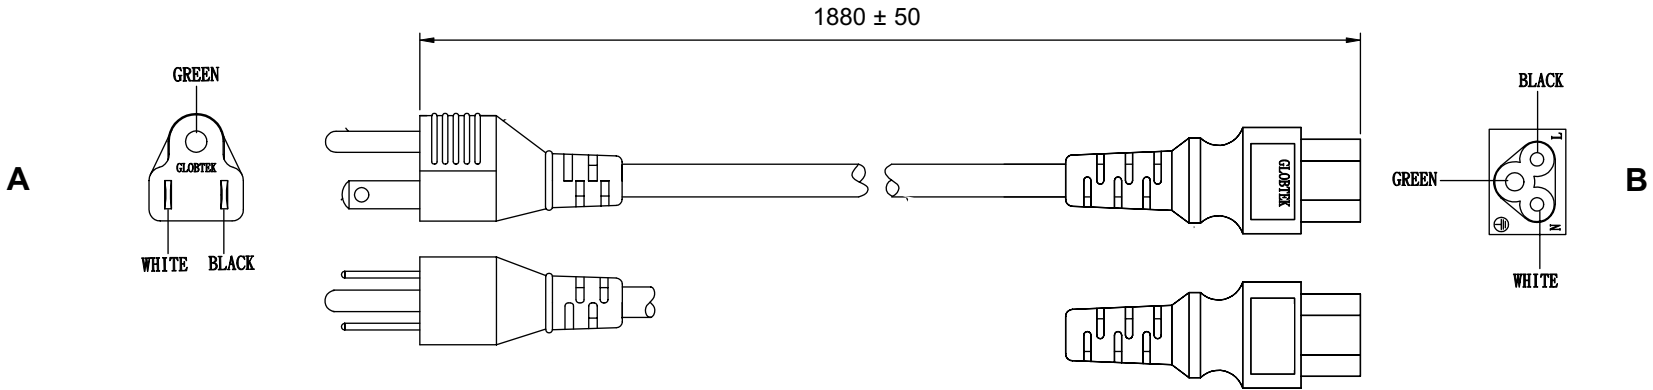

GENERAL SPECIFICATIONS:

RATING: 10A / 125V AC
 CABLE TYPE / SIZE: SJT, 18 AWG X 3
 TEMPERATURE RATING: 60° C MIN.
 CONDUCTOR COLORS: BLACK / WHITE / GREEN
 CABLE JACKET COLOR: BLACK
 OVERALL LENGTH (L): 1880 ± 50 mm
 CABLE OUTER DIAMETER: 7.8 ± 0.2 mm
 END 'A' TERMINATION: NEMA 5-15P
 END 'B' TERMINATION: IEC 320 / C5
 APPROVALS PLUG: UL, CSA or cUL
 APPROVALS CABLE: UL, CSA or cUL
 APPROVALS CONNECTOR: UL, CSA or cUL

PACKING:
 HANKING
 L = 200±10 mm

* AFTER 07/15/04

NOTES:

1. CORD, PLUG AND CONNECTOR MUST BE MARKED WITH APPROVAL SYMBOLS OR FILE NUMBER(S).

DASH NO.	PART NO	REV.	DESCRIPTION	NOTES
TABULATION BLOCK				
		TOLERANCES: DECIMALS ANGULAR .xx +/- 0.1 +/- 1° .xxx +/- .005		GlobTek, Inc. www.globtek.com 186 Veterans Dr. Northvale, NJ 07647 Tel. 201-784-1000 Fax 201.784.0111
		MILLIMETERS ANGULAR .xx +/- 0.3 +/- 1° .xxx +/- .013		
INIT.BY: DR	DATE: 06/02/02	DWG TITLE: NORTH AMERICAN DETACHABLE CORDSET		
DRAWN: NF	DATE: 06/04/02	FSCN No.: G, CC, YL	SIZE A	MODEL: N / A
APRVD: BS	DATE: 06/04/02	SCALE: NONE	PART NO: 3021066F712(R)	REV. D
				SHEET 1/1